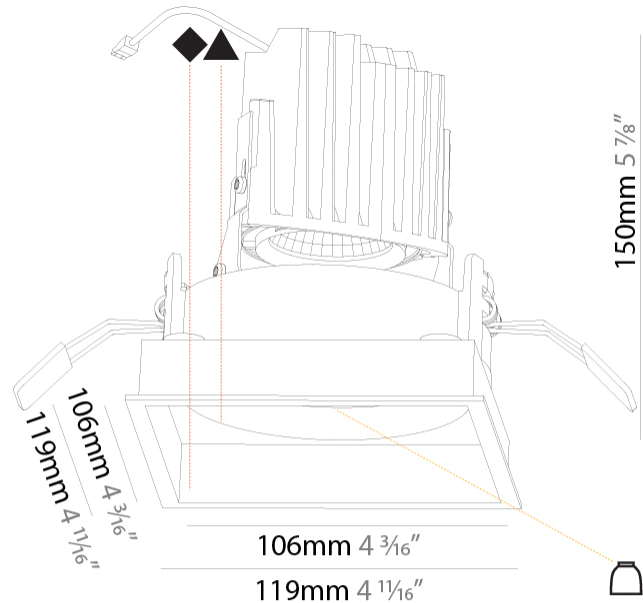

Series: Bioniq
Subseries: Bioniq Square Deep
Brand: Prolicht
Division: Architectural
Mounting Type: Recessed
Mounting Location: Ceiling
Subcategory: Downlight

PHYSICAL

Shape: Square
Length (mm): 119
Length (in): 4 11/16
Width (mm): 119
Width (in): 4 11/16
Depth (mm): 150
Depth (in): 5 7/8
Ceiling Thickness (mm): 10 / 12.5 / 15
Ceiling Thickness (in): 3/8 or 1/2 or 9/16
Min. Recessing Depth (mm): 170
Min. Recessing Depth (in): 6 11/16
Light Distribution: Downlight
Weight (kg): 0.626
Weight (lbs): 1.38
Fixture Finish: SSR / BKV / CWI / CRY / HAB / LAG / UFT / ITA / RUA / RUR / MIC / FTG / MYG / TWT / LOD / PJS / FRO / FUP / KIA / POP / BLS / SPG / MEY / GOH / GUM / CHC / COM / ABZ / JAG / OBR / MOS / ROR
Fixture Material: Aluminum Die Cast
Cut-out Measurements: 114mm / 4 1/2" x 114mm / 4 1/2"

ELECTRICAL

Lamp Type: LED (Zhaga Standard)
Input Wattage (W): 16.5
Total Output Wattage (W): 14
Dimming: Tri-Mode (Non-Dimming and Phase Dimming (120Vac only) and 0-10V Dimming)
Driver Included: No
Driver Location: Recessed Housing
Driver Type: Constant Current - Universal
Driver Class: Class 2
Input Voltage (V): 120 - 277
Constant Current (MA): 500

LED

Number of LEDs: 1
Color Temperature (°K): 2700 / 3000 / 3500 / 4000
Max. Delivered Lumen (lm): 940 / 980 / 1029 / 1050
Nominal Lumen (lm): 1386 / 1438 / 1511 / 1542
CRI: >90 CRI

OPTICAL

Reflector: 20 / 40 / 60

RATINGS AND CERTIFICATIONS

Certified By: Certified for North American Standards
IP rating: IP20