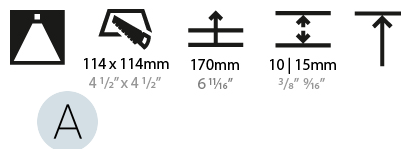

GENERAL

Series: Bioniq
Subseries: Bioniq Square Deep
Brand: Prolicht
Division: Architectural
Mounting Type: Recessed
Mounting Location: Ceiling
Subcategory: Downlight

PHYSICAL

Shape: Square
Length (mm): 119
Length (in): 4 ¹¹/₁₆
Width (mm): 119
Width (in): 4 ¹¹/₁₆
Depth (mm): 150
Depth (in): 5 ⁷/₈
Ceiling Thickness (mm): 10 / 12.5 / 15
Ceiling Thickness (in): 3/8 or 1/2 or 9/16
Min. Recessing Depth (mm): 170
Min. Recessing Depth (in): 6 ¹¹/₁₆
Light Distribution: Downlight
Weight (kg): 0.592
Weight (lbs): 1.31
Fixture Finish: SSR / BKV / CWI / CRY / HAB / LAG / UFT / ITA / RUA / RUR / MIC / FTG / MYG / TWT / LOD / PUS / FRO / FUP / KIA / POP / BLS / SPG / MEY / GOH / GUM / CHC / COM / ABZ / JAG / OBR / MOS / ROR
Fixture Material: Aluminum Die Cast
Cut-out Measurements: 114mm / 4 1/2" x 114mm / 4 1/2"

ELECTRICAL

Lamp Type: LED (Zhaga Standard)
Total Output Wattage (W): 15
Dimming: Dali Dimming
Driver Included: No
Driver Location: Recessed Housing
Driver Type: Constant Current 120Vac
Housing: See components
Input Voltage (V): 120
Constant Current (MA): 350

LED

Number of LEDs: 1
Color Temperature (°K): Warm Dim
Max. Delivered Lumen (lm): 760
Nominal Lumen (lm): 1140
CRI: >90 CRI
Lamp Life (hrs): 50000

OPTICAL

Reflector°: 20 / 40 / 60
Adjustability: Rotational 35°; Tilt 30°

RATINGS AND CERTIFICATIONS

Certified By: Certified for North American Standards
IP rating: IP20