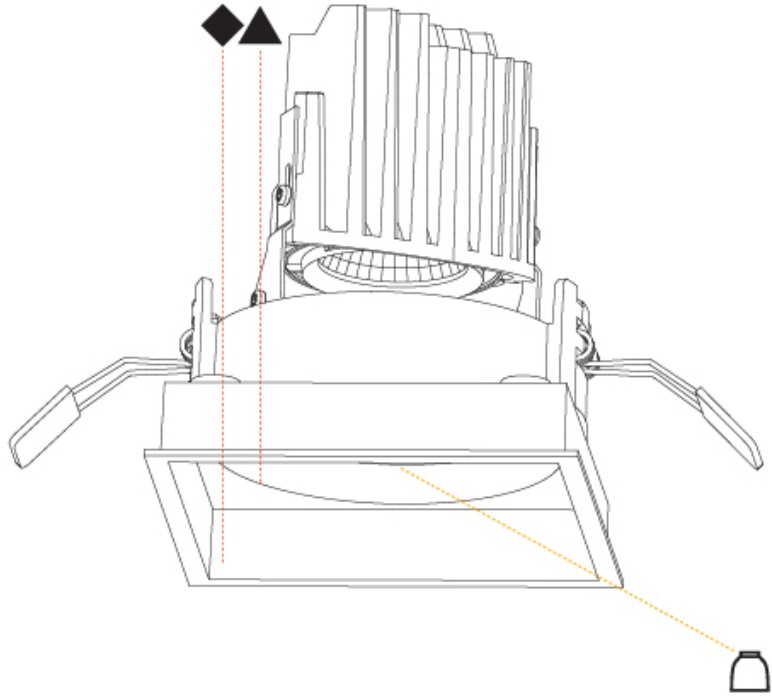

BIONIQ SQUARE DEEP RECESSED

A35368-

PROJECT	
TYPE	
SPECIFIER	
QUANTITY	
DATE	

For Color / Finish Chart & Symbology see Appendix or product page downloadable area.

	27K	35K	30K	40K	°K
Color Temperature	2700K	3500K	3000K	4000K	
Reflector	20	40	60		
	20°	40°	60°		

ORDER-EXAMPLE: **◆ ▲ °K**
L3XXXX- 02 02 30K 20
Black Black 3000K 20°